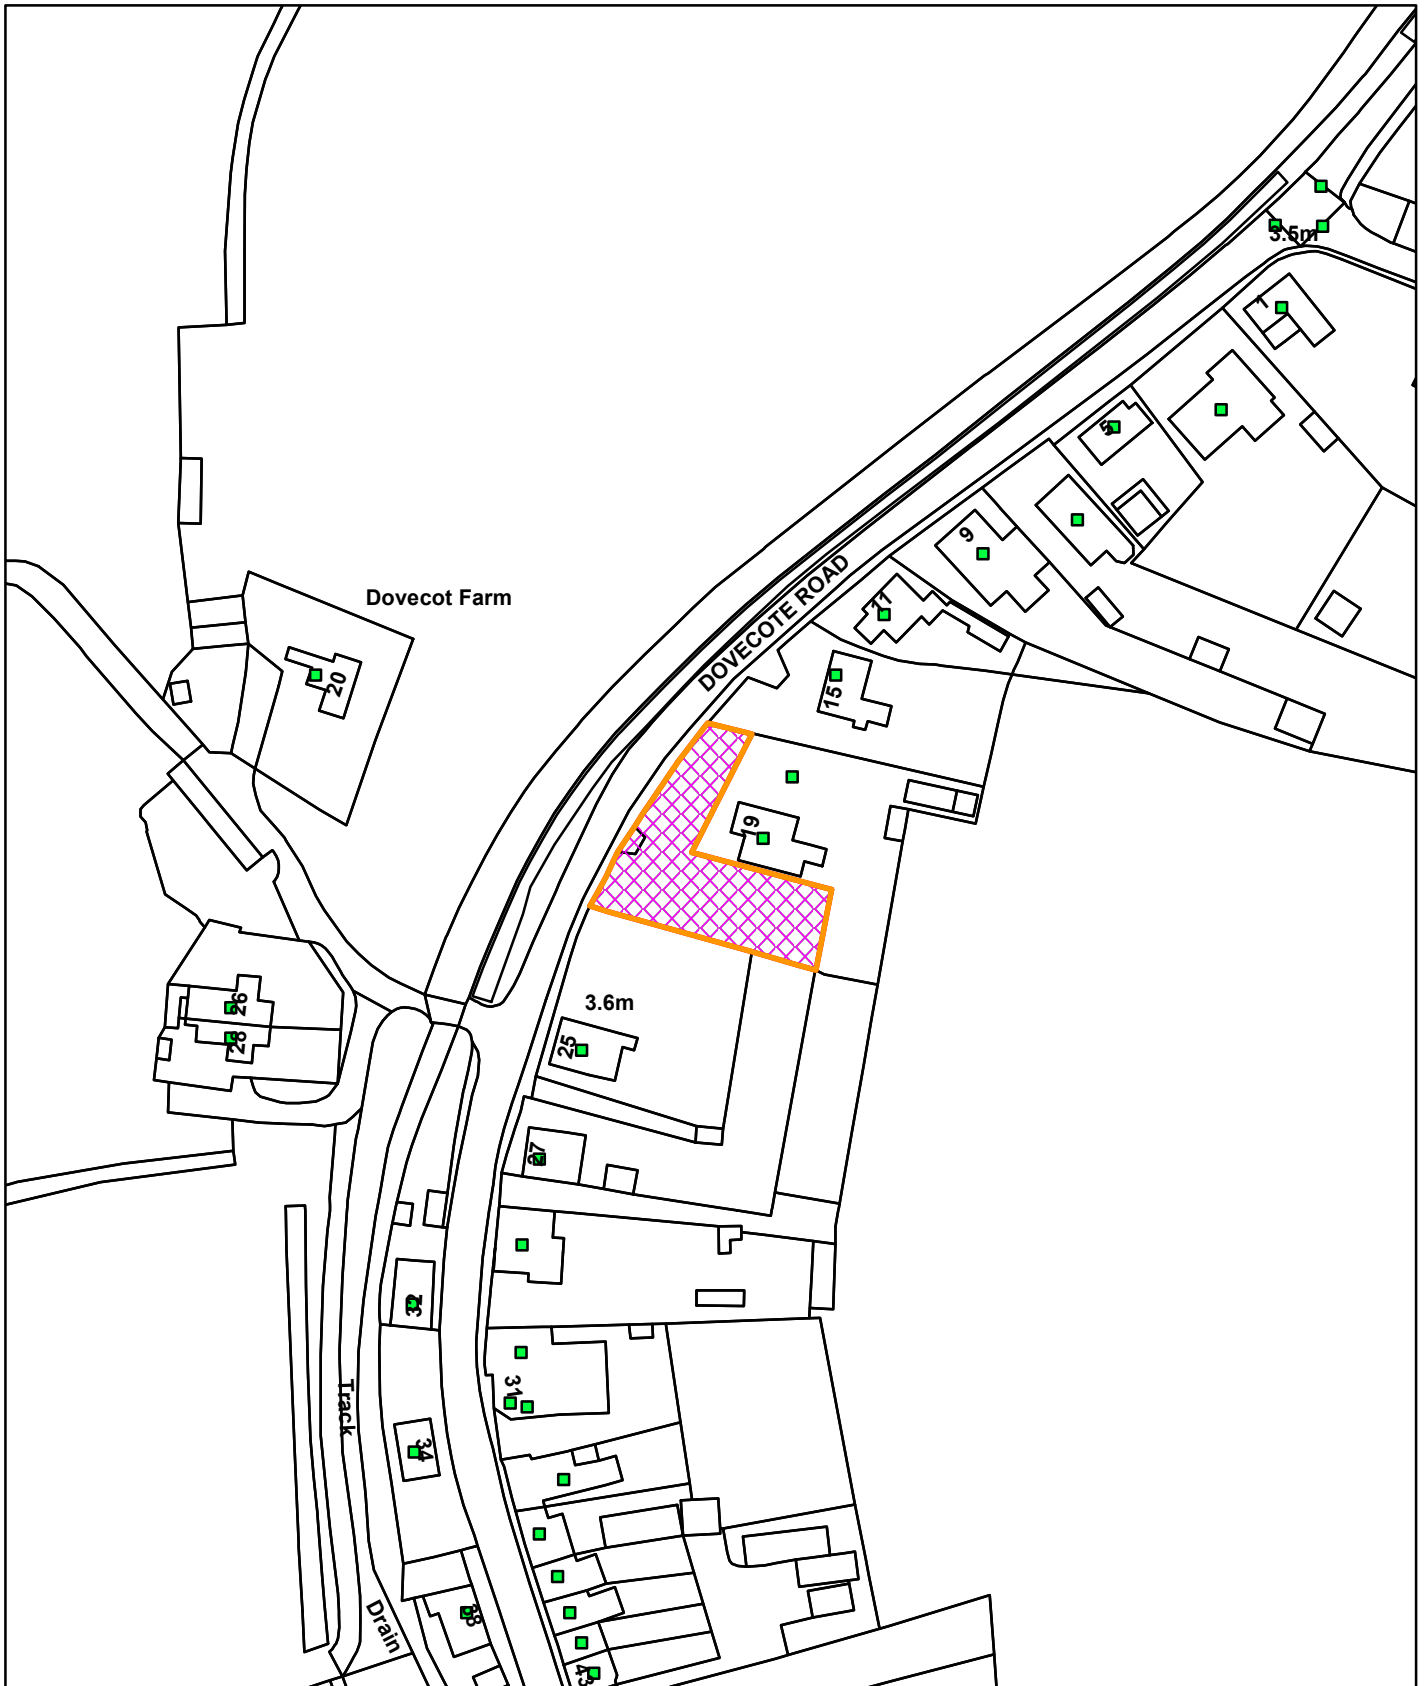

23/00551/RM

Plot To South of Number 19 Dovecote Road Upwell Wisbech PE14 9HB

© Crown copyright and database rights 2023
Ordnance Survey 100024314

21/06/2023